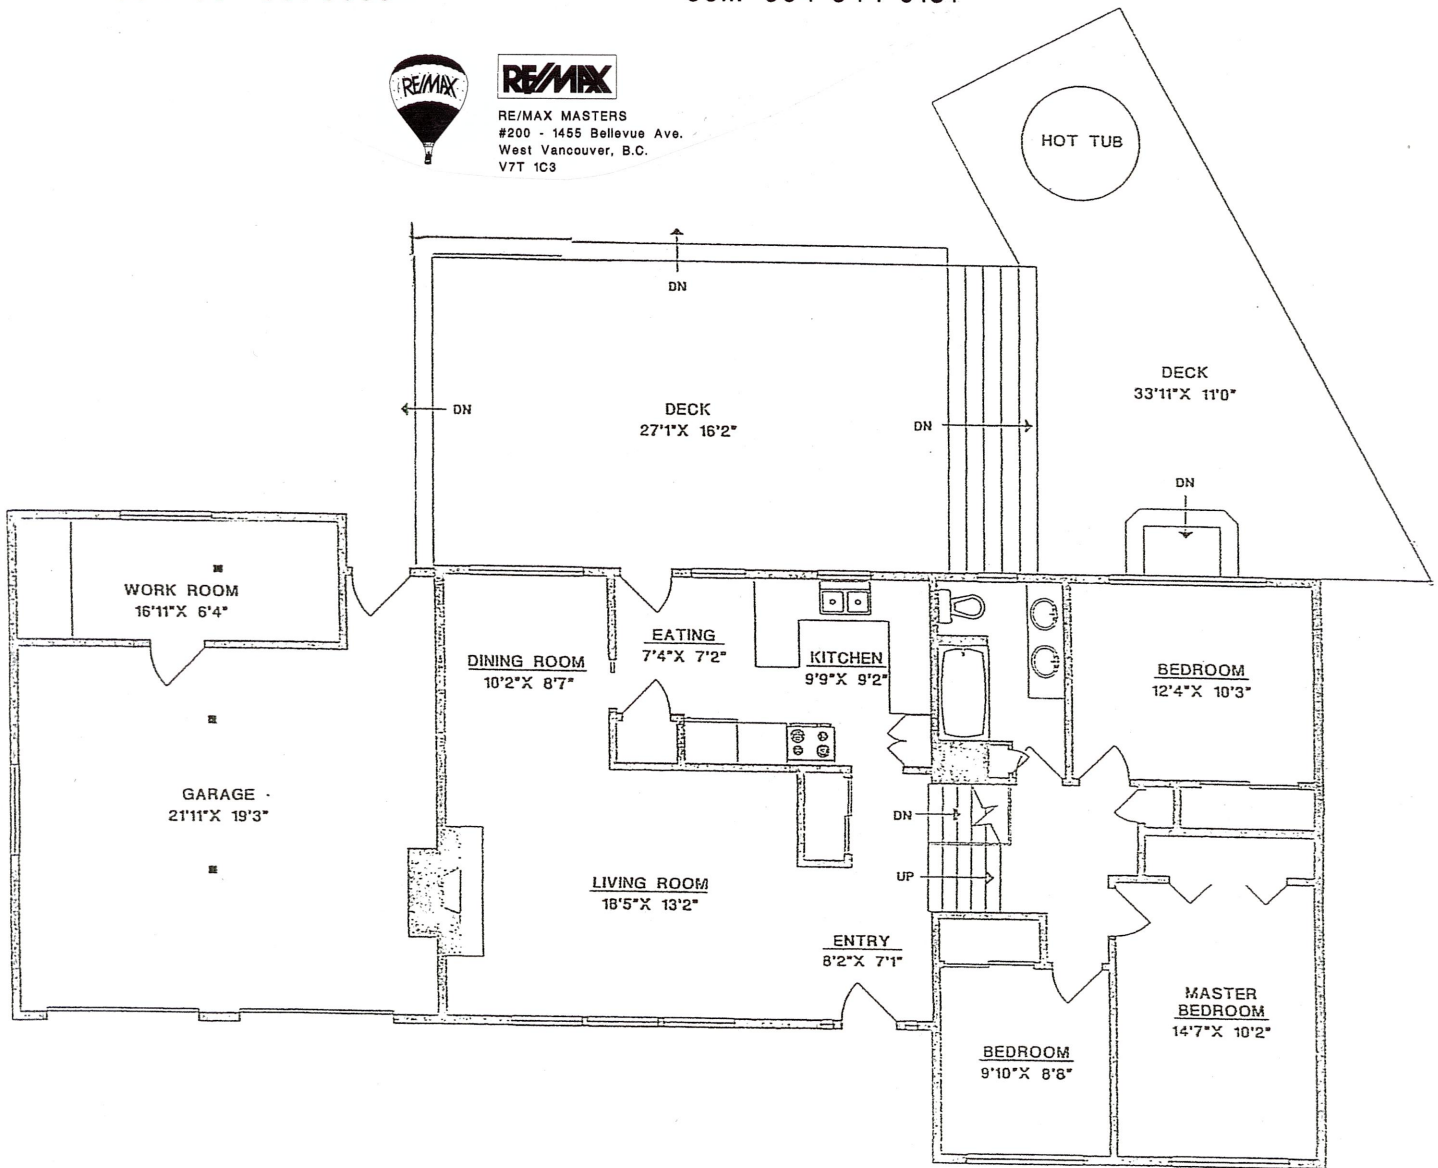

ORAZIO SCALDAFERRI

cell: 604-351-6088

MARK CHERNOFF

cell: 604-644-0181

RE/MAX MASTERS
#200 - 1455 Bellevue Ave.
West Vancouver, B.C.
V7T 1C3

90 GLENGARRY CRESCENT
WEST VANCOUVER

MAIN FLOOR 1266 SQ.FT.
LOWER FLOOR 627 SQ.FT.

TOTAL 1893 SQ.FT.

GARAGE 594 SQ.FT.
DECKS 950 SQ.FT.

FILE: 1437-05
DATE: AUG/05