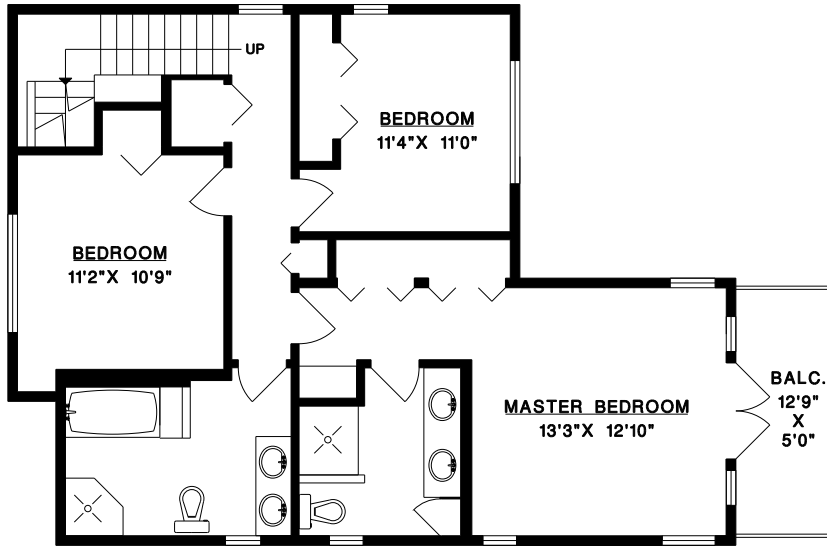

ORAZIO SCALDAFERRI
cell: 604-351-6088

MARK CHERNOFF
cell: 604-644-0181

RE/MAX MASTERS
#200 - 1455 Bellevue Ave.
West Vancouver, B.C.
V7T 1C3

UPPER FLOOR

**1460 NELSON AVENUE
WEST VANCOUVER**

MAIN FLOOR 1,136 SQ.FT.
UPPER FLOOR 889 SQ.FT.
LOWER FLOOR 1,091 SQ.FT.

TOTAL 3,116 SQ.FT.

DECK 274 SQ.FT.
BALCONY 68 SQ.FT.

MAIN FLOOR

LOWER FLOOR