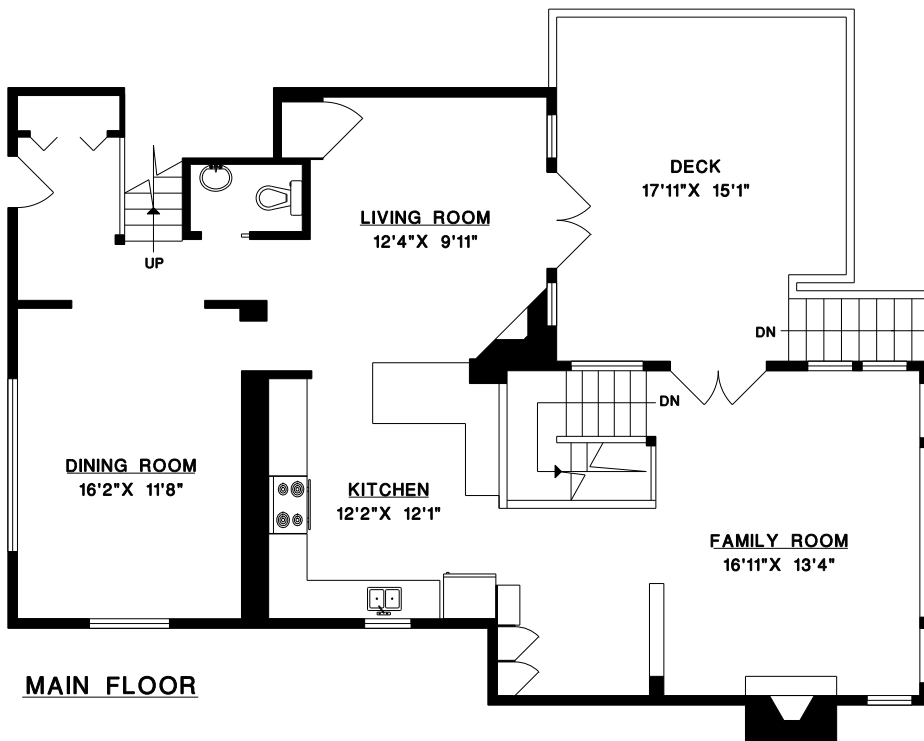

ORAZIO SCALDAFERRI
cell: 604-351-6088

MARK CHERNOFF
cell: 604-644-0181

RE/MAX MASTERS
#200 - 1455 Bellevue Ave.
West Vancouver, B.C.
V7T 1C3

UPPER FLOOR

**1460 NELSON AVENUE
WEST VANCOUVER**

MAIN FLOOR 1,136 SQ.FT.
UPPER FLOOR 889 SQ.FT.
LOWER FLOOR 1,091 SQ.FT.

TOTAL 3,116 SQ.FT.

DECK 274 SQ.FT.
BALCONY 68 SQ.FT.

MAIN FLOOR

LOWER FLOOR