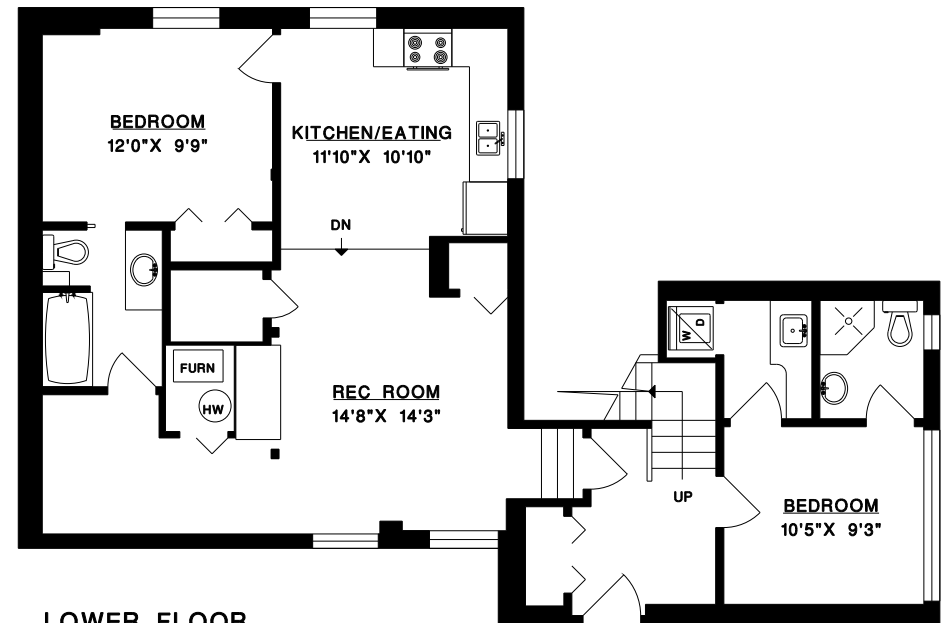

ORAZIO SCALDAFERRI
cell: 604-351-6088

MARK CHERNOFF
cell: 604-644-0181

RE/MAX MASTERS
#200 - 1455 Bellevue Ave.
West Vancouver, B.C.
V7T 1C3

UPPER FLOOR

**1460 NELSON AVENUE
WEST VANCOUVER**

MAIN FLOOR 1,136 SQ.FT.
UPPER FLOOR 889 SQ.FT.
LOWER FLOOR 1,091 SQ.FT.

TOTAL 3,116 SQ.FT.

DECK 274 SQ.FT.
BALCONY 68 SQ.FT.

MAIN FLOOR

LOWER FLOOR