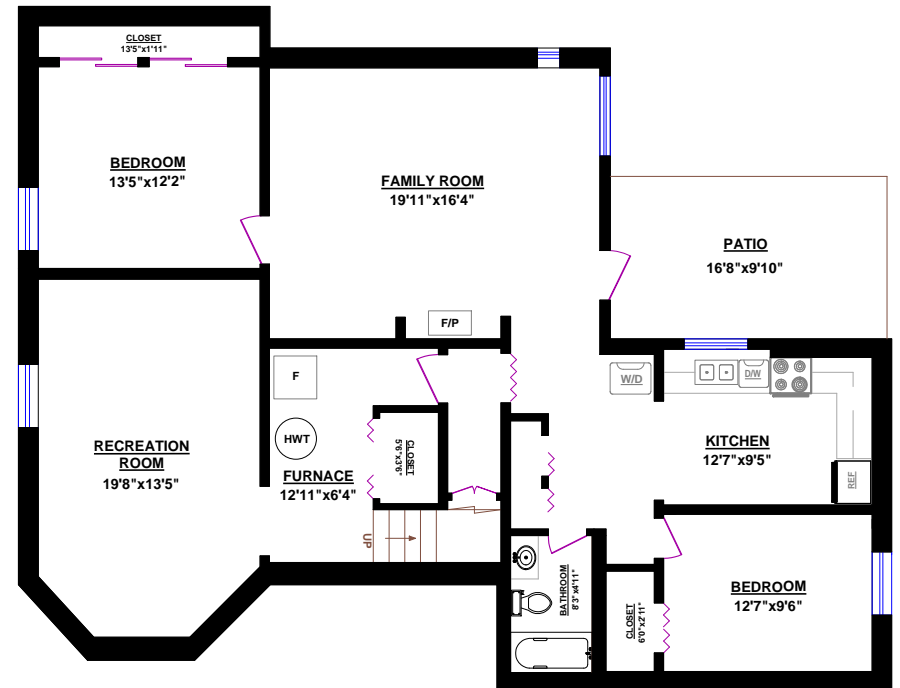

SABRINA FREEMAN, Ph.D.
Remax Treeland Realty

604-961-8634

www.yourhomebc.com

MAIN FLOOR

10043 161 STREET, SURREY, BC

TOTALS

Main Floor: 1,626 sq.ft.
Upper Level: 863 sq.ft.
Lower Level: 1,626 sq.ft.
TOTAL : 4,115 sq.ft.

OTHER AREAS:

Garage: 733 sq.ft.
Deck: 447 sq.ft.
Patio (Main) : 155 sq.ft.
Patio (Lower) : 164 sq.ft.
Front Porch: 175 sq.ft.

UPPER LEVEL

LOWER LEVEL

10043 161 STREET, SURREY, BC

TOTALS

Main Floor: 1,626 sq.ft.
 Upper Level: 863 sq.ft.
 Lower Level: 1,626 sq.ft.
TOTAL : 4,115 sq.ft.

OTHER AREAS:

Garage: 733 sq.ft.
 Deck: 447 sq.ft.
 Patio (Main): 155 sq.ft.
 Patio (Lower): 164 sq.ft.
 Front Porch: 175 sq.ft.

SABRINA FREEMAN, Ph.D.
Remax Treland Realty

604-961-8634
 www.yourhomebc.com

10043 161 STREET, SURREY, BC

TOTALS
 Main Floor: 1,626 sq.ft.
 Upper Level: 863 sq.ft.
 Lower Level: 1,626 sq.ft.
TOTAL : 4,115 sq.ft.

OTHER AREAS:
 Garage: 733 sq.ft.
 Deck: 447 sq.ft.
 Patio (Main): 155 sq.ft.
 Patio (Lower): 164 sq.ft.
 Front Porch: 175 sq.ft.