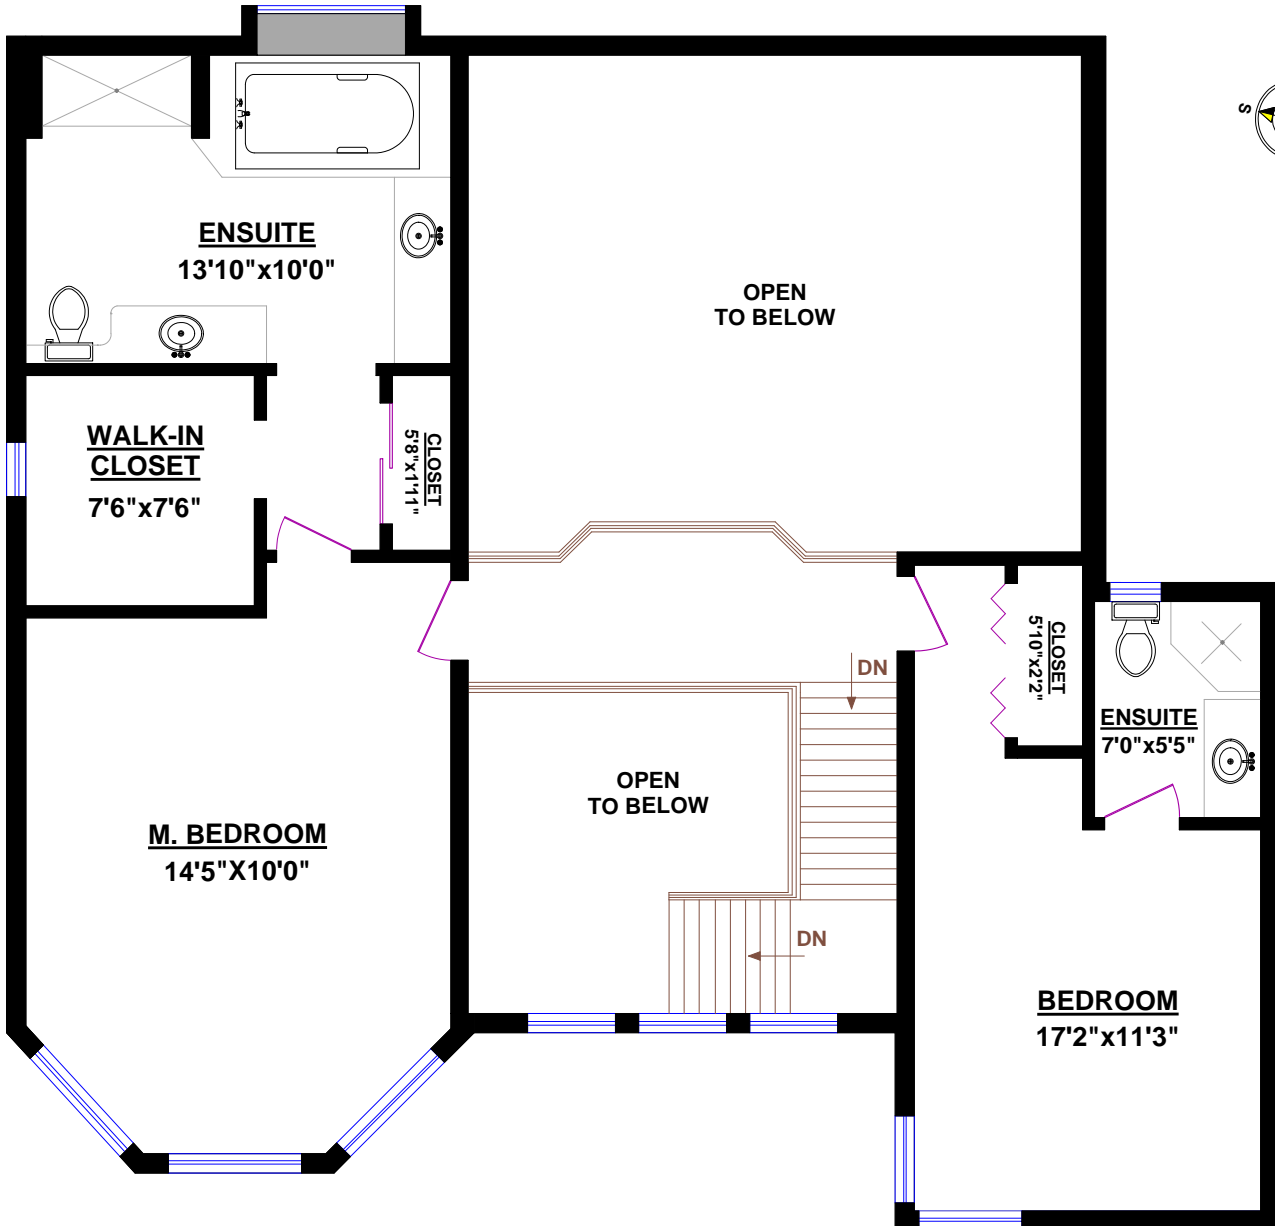

OTHER AREAS:

Garage: 733 sq.ft.
Deck: 447 sq.ft.
Patio (Main) : 155 sq.ft.
Patio (Lower) : 164 sq.ft.
Front Porch: 175 sq.ft.

UPPER LEVEL

LOWER LEVEL

10043 161 STREET, SURREY, BC

TOTALS

Main Floor: 1,626 sq.ft.
 Upper Level: 863 sq.ft.
 Lower Level: 1,626 sq.ft.
TOTAL : 4,115 sq.ft.

OTHER AREAS:

Garage: 733 sq.ft.
 Deck: 447 sq.ft.
 Patio (Main): 155 sq.ft.
 Patio (Lower): 164 sq.ft.
 Front Porch: 175 sq.ft.

SABRINA FREEMAN, Ph.D.
Remax Treland Realty

604-961-8634
 www.yourhomebc.com

10043 161 STREET, SURREY, BC

TOTALS
 Main Floor: 1,626 sq.ft.
 Upper Level: 863 sq.ft.
 Lower Level: 1,626 sq.ft.
TOTAL : 4,115 sq.ft.

OTHER AREAS:
 Garage: 733 sq.ft.
 Deck: 447 sq.ft.
 Patio (Main): 155 sq.ft.
 Patio (Lower): 164 sq.ft.
 Front Porch: 175 sq.ft.

UPPER LEVEL

SABRINA FREEMAN, Ph.D.
Remax Treeland Realty

604-961-8634
 www.yourhomebc.com

10043 161 STREET, SURREY, BC

TOTALS
 Main Floor: 1,626 sq.ft.
 Upper Level: 863 sq.ft.
 Lower Level: 1,626 sq.ft.
TOTAL : 4,115 sq.ft.