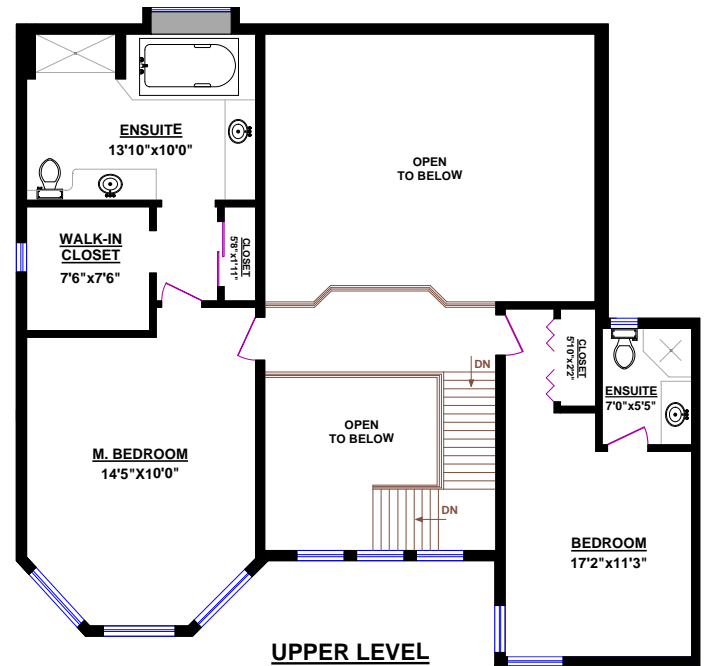

SABRINA FREEMAN, Ph.D.
Remax Treeland Realty

604-961-8634

www.yourhomebc.com

MAIN FLOOR

10043 161 STREET, SURREY, BC

TOTALS

Main Floor: 1,626 sq.ft.
Upper Level: 863 sq.ft.
Lower Level: 1,626 sq.ft.
TOTAL : 4,115 sq.ft.

OTHER AREAS:

Garage: 733 sq.ft.
Deck: 447 sq.ft.
Patio (Main) : 155 sq.ft.
Patio (Lower) : 164 sq.ft.
Front Porch: 175 sq.ft.

UPPER LEVEL

LOWER LEVEL

10043 161 STREET, SURREY, BC

TOTALS

Main Floor: 1,626 sq.ft.
 Upper Level: 863 sq.ft.
 Lower Level: 1,626 sq.ft.
TOTAL : 4,115 sq.ft.

OTHER AREAS:

Garage: 733 sq.ft.
 Deck: 447 sq.ft.
 Patio (Main): 155 sq.ft.
 Patio (Lower): 164 sq.ft.
 Front Porch: 175 sq.ft.

SABRINA FREEMAN, Ph.D.
Remax Treland Realty

604-961-8634
 www.yourhomebc.com

10043 161 STREET, SURREY, BC

TOTALS
 Main Floor: 1,626 sq.ft.
 Upper Level: 863 sq.ft.
 Lower Level: 1,626 sq.ft.
TOTAL : 4,115 sq.ft.

OTHER AREAS:
 Garage: 733 sq.ft.
 Deck: 447 sq.ft.
 Patio (Main): 155 sq.ft.
 Patio (Lower): 164 sq.ft.
 Front Porch: 175 sq.ft.