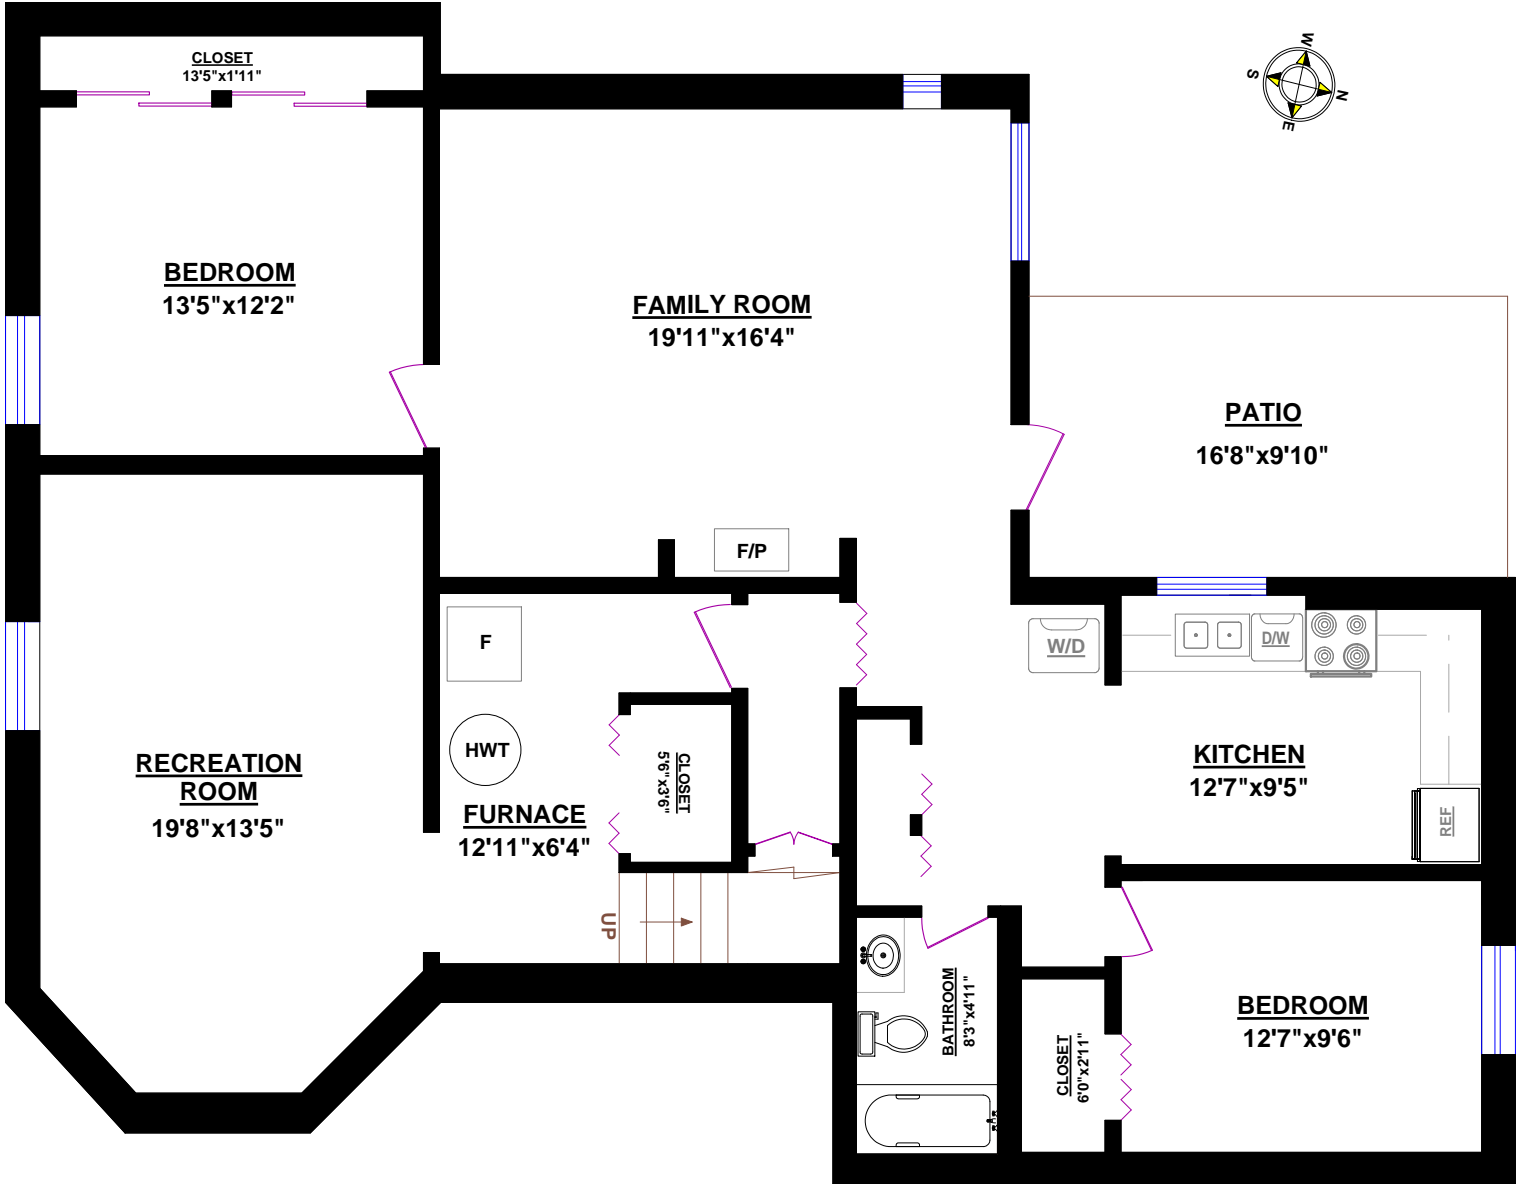

OTHER AREAS:

Garage: 733 sq.ft.
 Deck: 447 sq.ft.
 Patio (Main): 155 sq.ft.
 Patio (Lower): 164 sq.ft.
 Front Porch: 175 sq.ft.

SABRINA FREEMAN, Ph.D.
Remax Treland Realty

604-961-8634
 www.yourhomebc.com

10043 161 STREET, SURREY, BC

TOTALS
 Main Floor: 1,626 sq.ft.
 Upper Level: 863 sq.ft.
 Lower Level: 1,626 sq.ft.
TOTAL : 4,115 sq.ft.

OTHER AREAS:
 Garage: 733 sq.ft.
 Deck: 447 sq.ft.
 Patio (Main): 155 sq.ft.
 Patio (Lower): 164 sq.ft.
 Front Porch: 175 sq.ft.

UPPER LEVEL

SABRINA FREEMAN, Ph.D.
Remax Treeland Realty

604-961-8634
 www.yourhomebc.com

10043 161 STREET, SURREY, BC

TOTALS
 Main Floor: 1,626 sq.ft.
 Upper Level: 863 sq.ft.
 Lower Level: 1,626 sq.ft.
TOTAL : 4,115 sq.ft.

OTHER AREAS:
 Garage: 733 sq.ft.
 Deck: 447 sq.ft.
 Patio (Main): 155 sq.ft.
 Patio (Lower): 164 sq.ft.
 Front Porch: 175 sq.ft.

LOWER LEVEL