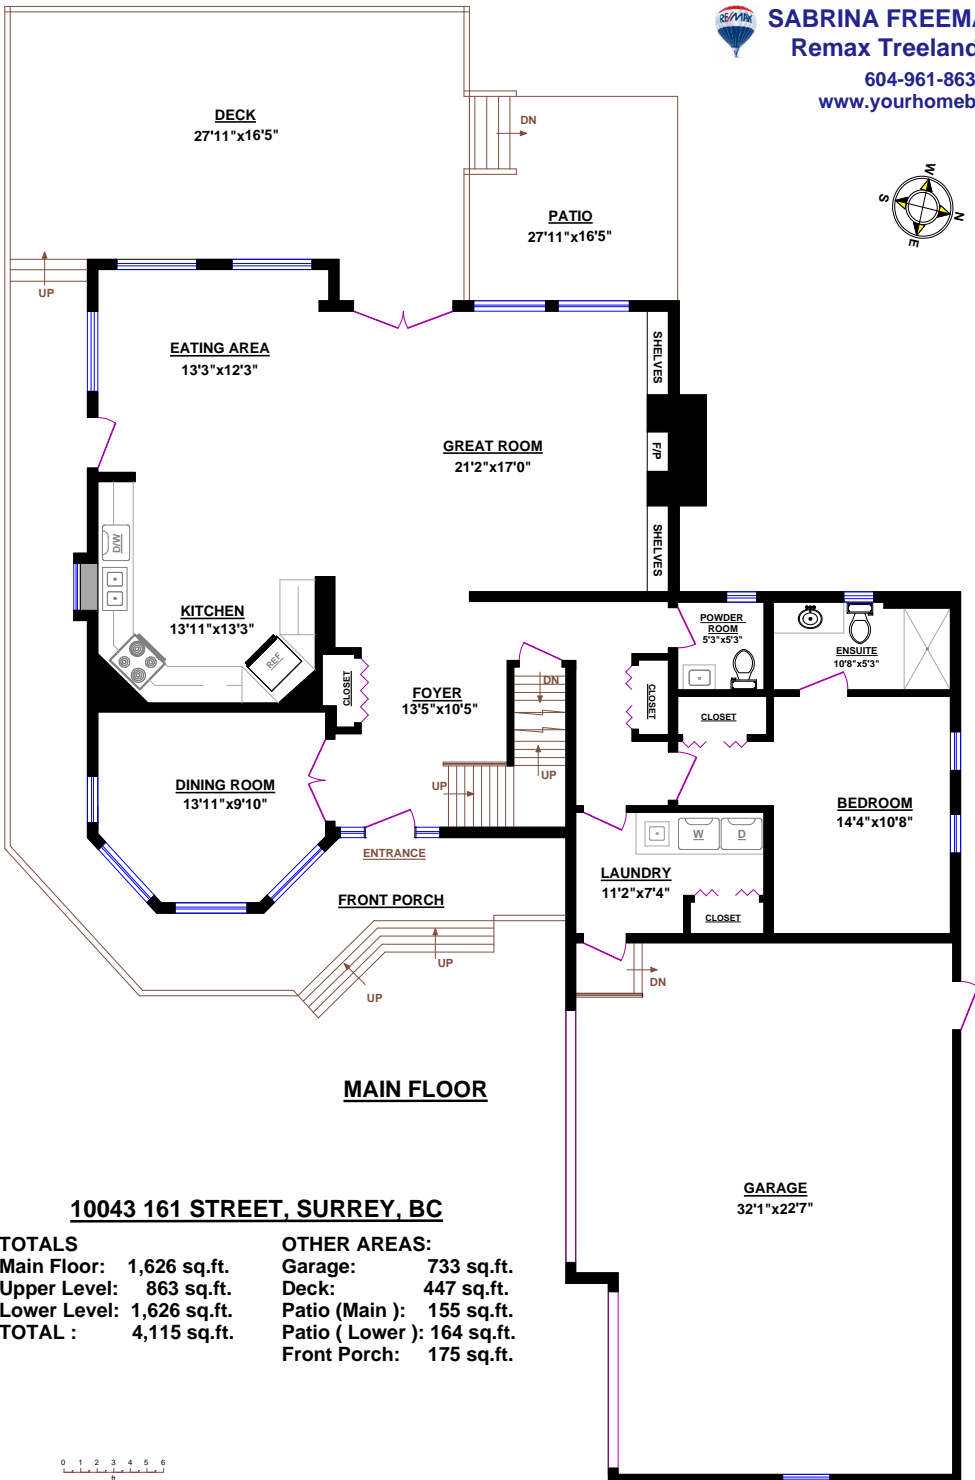

SABRINA FREEMAN, Ph.D.
Remax Treeland Realty

604-961-8634

www.yourhomebc.com

MAIN FLOOR

10043 161 STREET, SURREY, BC

TOTALS

Main Floor: 1,626 sq.ft.
Upper Level: 863 sq.ft.
Lower Level: 1,626 sq.ft.
TOTAL : 4,115 sq.ft.

OTHER AREAS:

Garage: 733 sq.ft.
Deck: 447 sq.ft.
Patio (Main) : 155 sq.ft.
Patio (Lower) : 164 sq.ft.
Front Porch: 175 sq.ft.

UPPER LEVEL

LOWER LEVEL

10043 161 STREET, SURREY, BC

TOTALS

Main Floor: 1,626 sq.ft.
 Upper Level: 863 sq.ft.
 Lower Level: 1,626 sq.ft.
TOTAL : 4,115 sq.ft.

OTHER AREAS:

Garage: 733 sq.ft.
 Deck: 447 sq.ft.
 Patio (Main): 155 sq.ft.
 Patio (Lower): 164 sq.ft.
 Front Porch: 175 sq.ft.

SABRINA FREEMAN, Ph.D.
Remax Treland Realty

604-961-8634
 www.yourhomebc.com

10043 161 STREET, SURREY, BC

TOTALS
 Main Floor: 1,626 sq.ft.
 Upper Level: 863 sq.ft.
 Lower Level: 1,626 sq.ft.
TOTAL : 4,115 sq.ft.

OTHER AREAS:
 Garage: 733 sq.ft.
 Deck: 447 sq.ft.
 Patio (Main): 155 sq.ft.
 Patio (Lower): 164 sq.ft.
 Front Porch: 175 sq.ft.