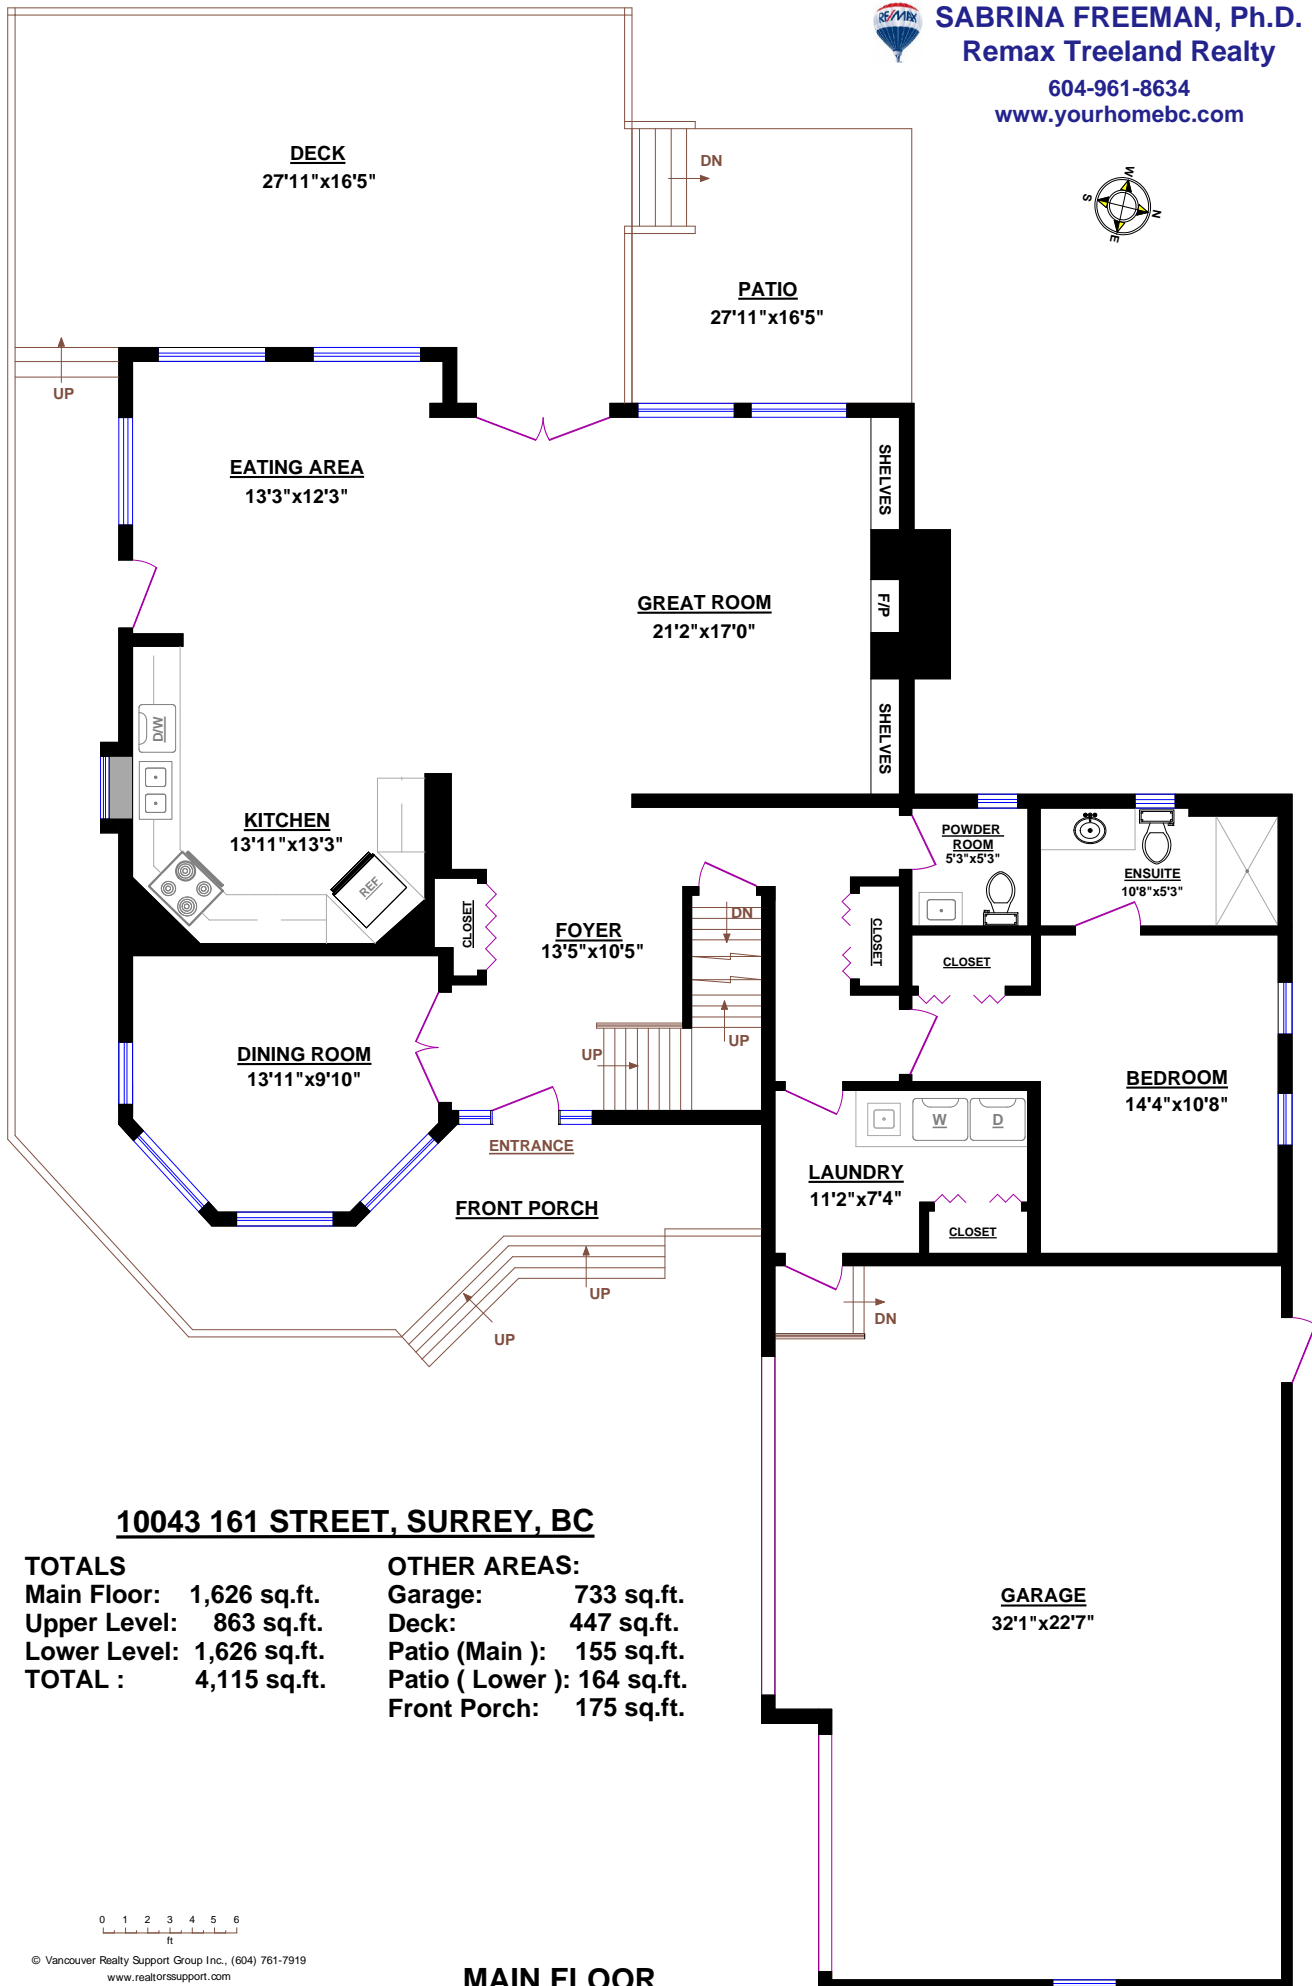

SABRINA FREEMAN, Ph.D.
Remax Treeland Realty

604-961-8634

www.yourhomebc.com

MAIN FLOOR

10043 161 STREET, SURREY, BC

TOTALS

Main Floor: 1,626 sq.ft.
Upper Level: 863 sq.ft.
Lower Level: 1,626 sq.ft.
TOTAL : 4,115 sq.ft.

OTHER AREAS:

Garage: 733 sq.ft.
Deck: 447 sq.ft.
Patio (Main) : 155 sq.ft.
Patio (Lower) : 164 sq.ft.
Front Porch: 175 sq.ft.

UPPER LEVEL

LOWER LEVEL

10043 161 STREET, SURREY, BC

TOTALS

Main Floor: 1,626 sq.ft.
 Upper Level: 863 sq.ft.
 Lower Level: 1,626 sq.ft.
TOTAL : 4,115 sq.ft.

OTHER AREAS:

Garage: 733 sq.ft.
 Deck: 447 sq.ft.
 Patio (Main): 155 sq.ft.
 Patio (Lower): 164 sq.ft.
 Front Porch: 175 sq.ft.

SABRINA FREEMAN, Ph.D.
Remax Treland Realty

604-961-8634
 www.yourhomebc.com

10043 161 STREET, SURREY, BC

TOTALS
 Main Floor: 1,626 sq.ft.
 Upper Level: 863 sq.ft.
 Lower Level: 1,626 sq.ft.
TOTAL : 4,115 sq.ft.

OTHER AREAS:
 Garage: 733 sq.ft.
 Deck: 447 sq.ft.
 Patio (Main): 155 sq.ft.
 Patio (Lower): 164 sq.ft.
 Front Porch: 175 sq.ft.