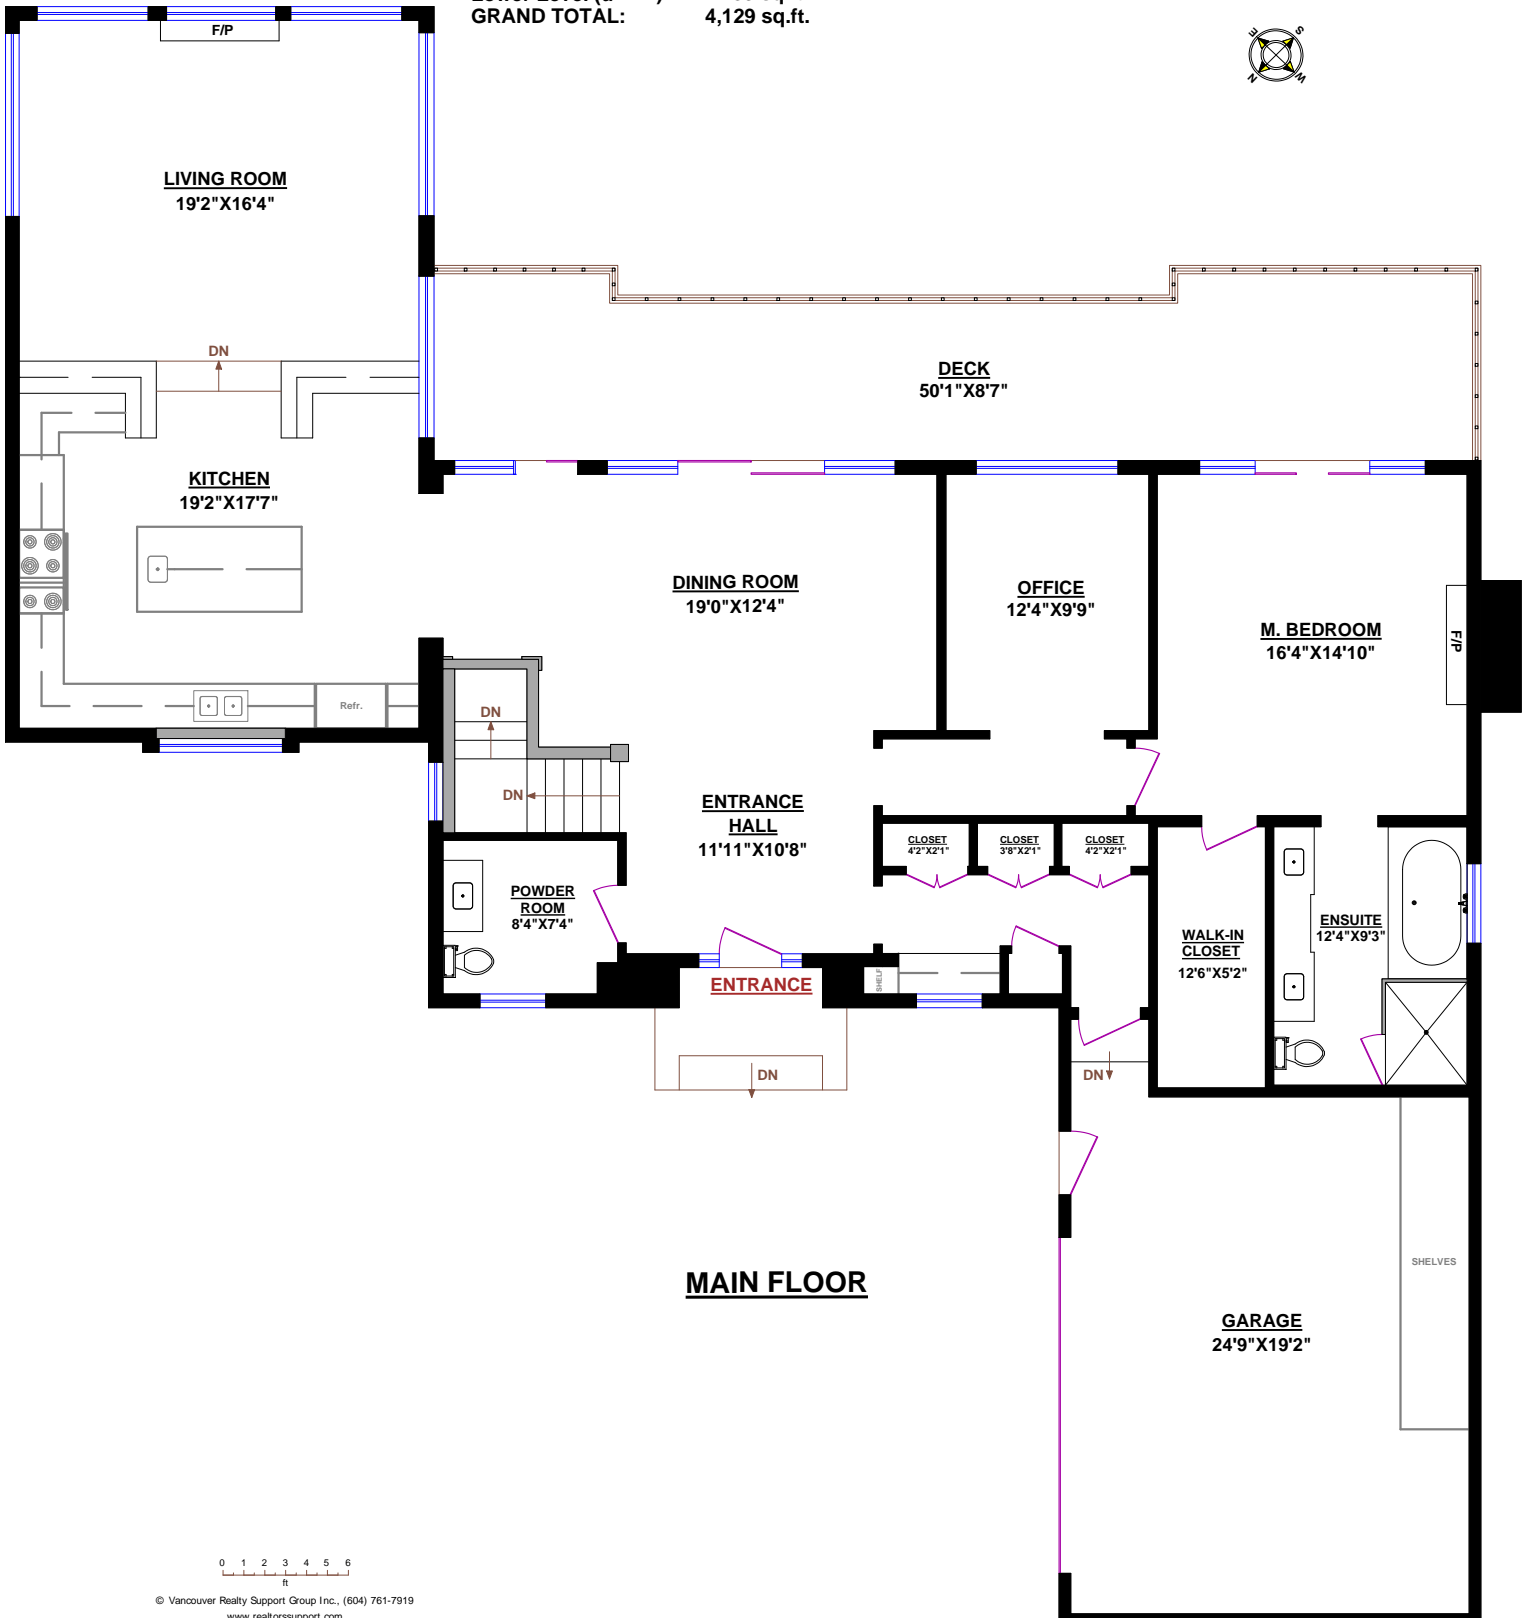

LOWER LEVEL

MAIN FLOOR

 **SABRINA FREEMAN, Ph.D.**
 Remax Treeland Realty
 604-961-8634
 www.yourhomebc.com

2786 BAYVIEW STREET, SOUTH SURREY, BC

TOTALS:
 Main Floor (finished): 2,093 sq.ft.
 Lower Level (finished): 1,953 sq.ft.
TOTAL FINISHED: 4,046 sq.ft.
 Lower Level (unfin.): 83 sq.ft.
GRAND TOTAL: 4,129 sq.ft.

OTHER AREAS:
 Garage: 525 sq.ft.
 Deck: 433 sq.ft.

2786 BAYVIEW STREET, SOUTH SURREY, BC

SABRINA FREEMAN, Ph.D.

Remax Treland Realty

604-961-8634

www.yourhomebc.com

TOTALS:
 Main Floor (finished): 2,093 sq.ft.
 Lower Level (finished): 1,953 sq.ft.
TOTAL FINISHED: 4,046 sq.ft.
 Lower Level (unfin.): 83 sq.ft.
GRAND TOTAL: 4,129 sq.ft.

OTHER AREAS:
 Garage: 525 sq.ft.
 Deck: 433 sq.ft.

SABRINA FREEMAN, Ph.D.

Remax Treeland Realty

604-961-8634

www.yourhomebc.com

2786 BAYVIEW STREET, SOUTH SURREY, BC

TOTALS:

Main Floor (finished): 2,093 sq.ft.

Lower Level (finished): 1,953 sq.ft.

TOTAL FINISHED: 4,046 sq.ft.

Lower Level (unfin.): 83 sq.ft.

GRAND TOTAL: 4,129 sq.ft.

OTHER AREAS:

Garage: 525 sq.ft.

Deck: 433 sq.ft.

LOWER LEVEL