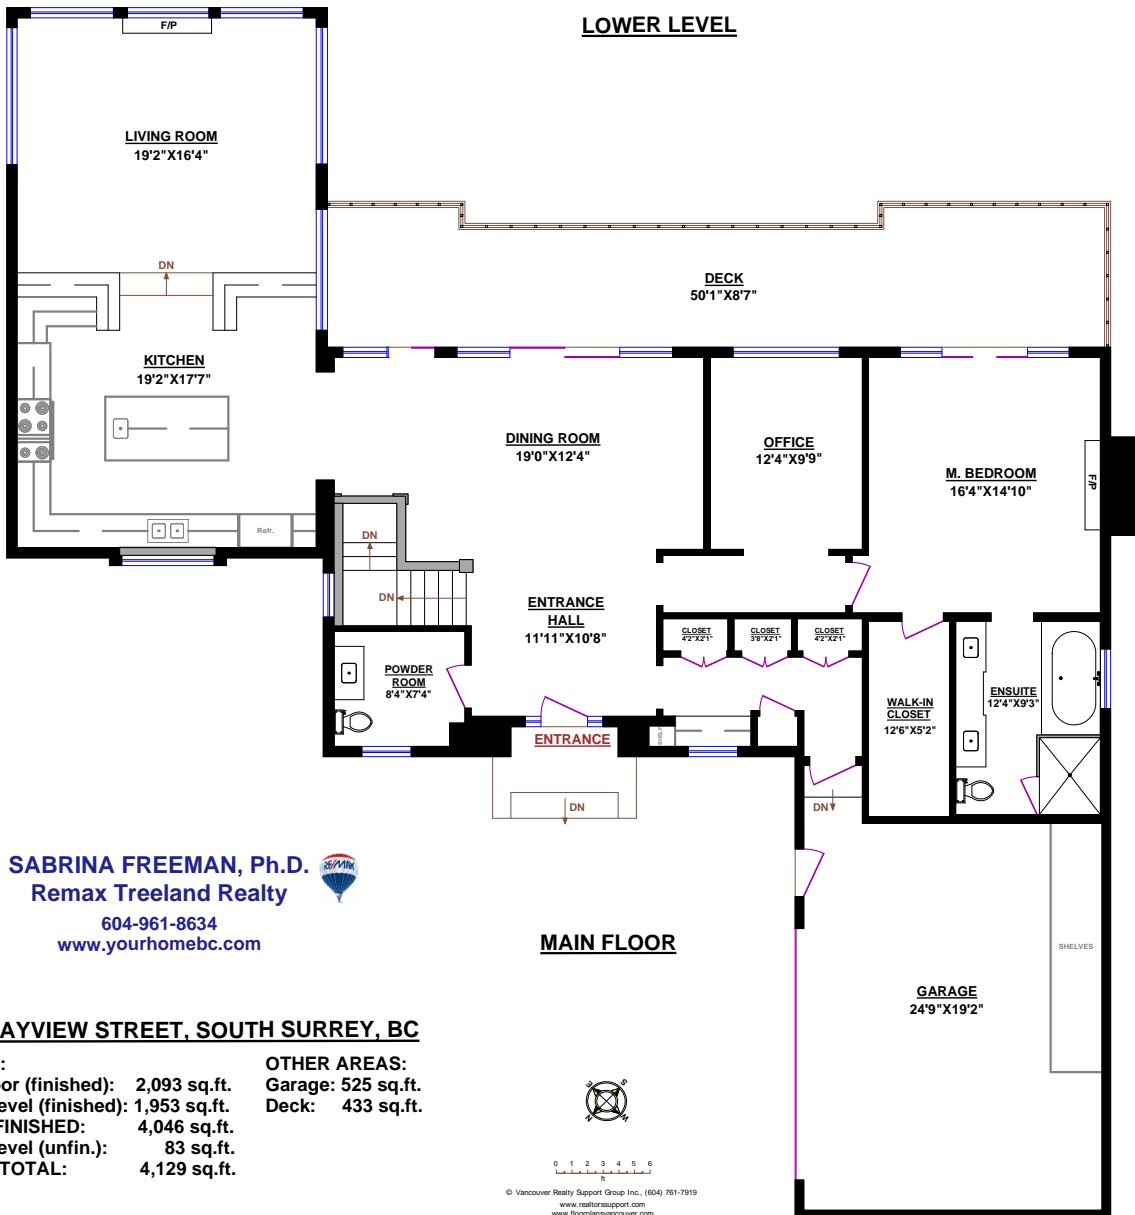

LOWER LEVEL

MAIN FLOOR

 **SABRINA FREEMAN, Ph.D.**
 Remax Treeland Realty
 604-961-8634
 www.yourhomebc.com

2786 BAYVIEW STREET, SOUTH SURREY, BC

TOTALS:
 Main Floor (finished): 2,093 sq.ft.
 Lower Level (finished): 1,953 sq.ft.
TOTAL FINISHED: 4,046 sq.ft.
 Lower Level (unfin.): 83 sq.ft.
GRAND TOTAL: 4,129 sq.ft.

OTHER AREAS:
 Garage: 525 sq.ft.
 Deck: 433 sq.ft.

2786 BAYVIEW STREET, SOUTH SURREY, BC

SABRINA FREEMAN, Ph.D.

Remax Treland Realty

604-961-8634

www.yourhomebc.com

TOTALS:
 Main Floor (finished): 2,093 sq.ft.
 Lower Level (finished): 1,953 sq.ft.
TOTAL FINISHED: 4,046 sq.ft.
 Lower Level (unfin.): 83 sq.ft.
GRAND TOTAL: 4,129 sq.ft.

OTHER AREAS:
 Garage: 525 sq.ft.
 Deck: 433 sq.ft.

SABRINA FREEMAN, Ph.D.

Remax Treeland Realty

604-961-8634

www.yourhomebc.com

2786 BAYVIEW STREET, SOUTH SURREY, BC

TOTALS:

Main Floor (finished): 2,093 sq.ft.

Lower Level (finished): 1,953 sq.ft.

TOTAL FINISHED: 4,046 sq.ft.

Lower Level (unfin.): 83 sq.ft.

GRAND TOTAL: 4,129 sq.ft.

OTHER AREAS:

Garage: 525 sq.ft.

Deck: 433 sq.ft.

LOWER LEVEL