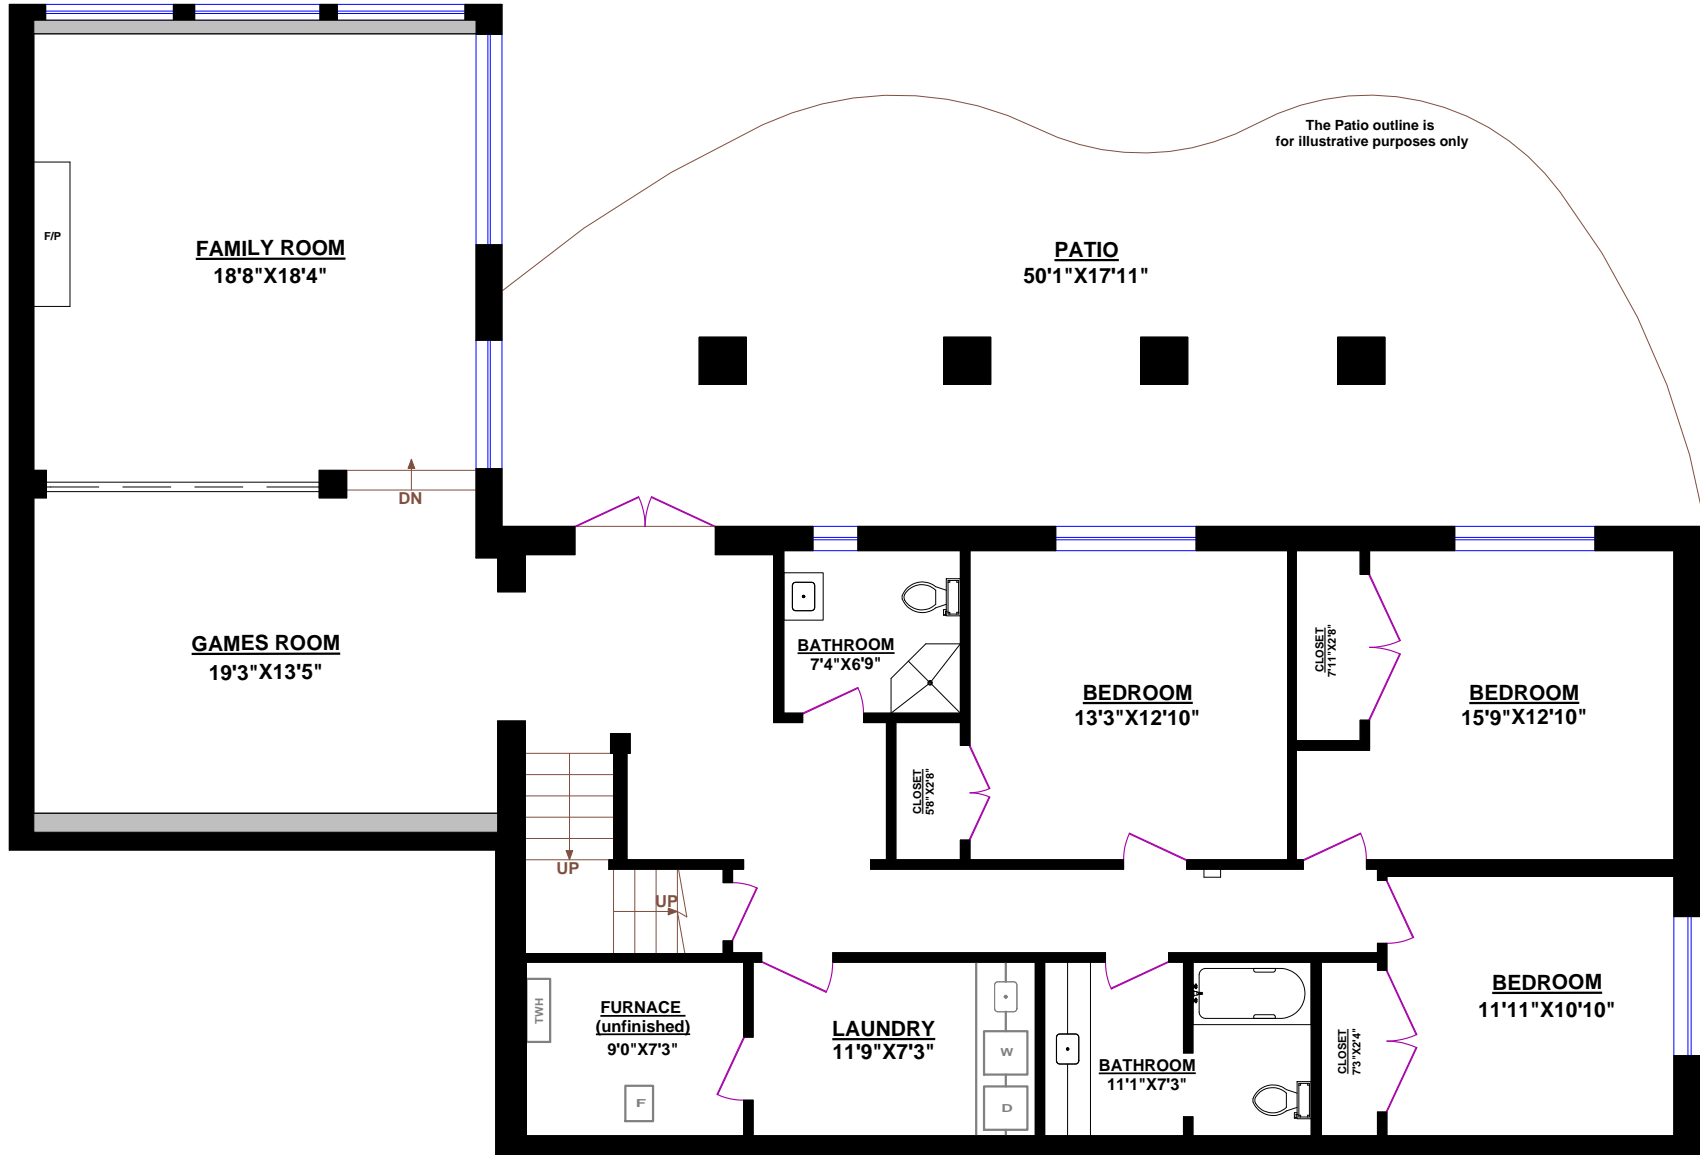

LOWER LEVEL

MAIN FLOOR

 **SABRINA FREEMAN, Ph.D.**
 Remax Treeland Realty
 604-961-8634
 www.yourhomebc.com

2786 BAYVIEW STREET, SOUTH SURREY, BC

TOTALS:
 Main Floor (finished): 2,093 sq.ft.
 Lower Level (finished): 1,953 sq.ft.
TOTAL FINISHED: 4,046 sq.ft.
 Lower Level (unfin.): 83 sq.ft.
GRAND TOTAL: 4,129 sq.ft.

OTHER AREAS:
 Garage: 525 sq.ft.
 Deck: 433 sq.ft.

2786 BAYVIEW STREET, SOUTH SURREY, BC

SABRINA FREEMAN, Ph.D.

Remax Treland Realty

604-961-8634

www.yourhomebc.com

TOTALS:
 Main Floor (finished): 2,093 sq.ft.
 Lower Level (finished): 1,953 sq.ft.
TOTAL FINISHED: 4,046 sq.ft.
 Lower Level (unfin.): 83 sq.ft.
GRAND TOTAL: 4,129 sq.ft.

OTHER AREAS:
 Garage: 525 sq.ft.
 Deck: 433 sq.ft.

SABRINA FREEMAN, Ph.D.

Remax Treeland Realty

604-961-8634

www.yourhomebc.com

2786 BAYVIEW STREET, SOUTH SURREY, BC

TOTALS:

Main Floor (finished): 2,093 sq.ft.

Lower Level (finished): 1,953 sq.ft.

TOTAL FINISHED: 4,046 sq.ft.

Lower Level (unfin.): 83 sq.ft.

GRAND TOTAL: 4,129 sq.ft.

OTHER AREAS:

Garage: 525 sq.ft.

Deck: 433 sq.ft.

LOWER LEVEL