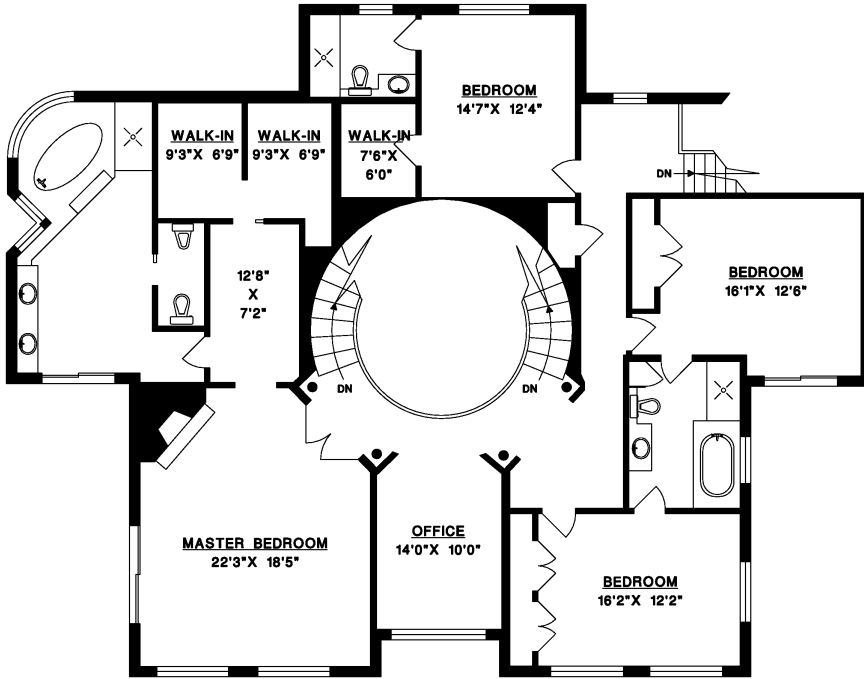

International Luxury Home Specialist
VANCOUVER, CANADA

604.603.3558
ShirleySun.com

Dynamic... Unique... Experienced

743 EYREMONT DRIVE
WEST VANCOUVER

| | |
|--------------|---------------------|
| MAIN FLOOR | 3,849 SQ.FT. |
| UPPER FLOOR | 2,577 SQ.FT. |
| LOWER FLOOR | 1,536 SQ.FT. |
| TOTAL | 7,962 SQ.FT. |
| GARAGE | 525 SQ.FT. |

UPPER FLOOR

MAIN FLOOR

LOWER FLOOR

1" = 6"
SCALE