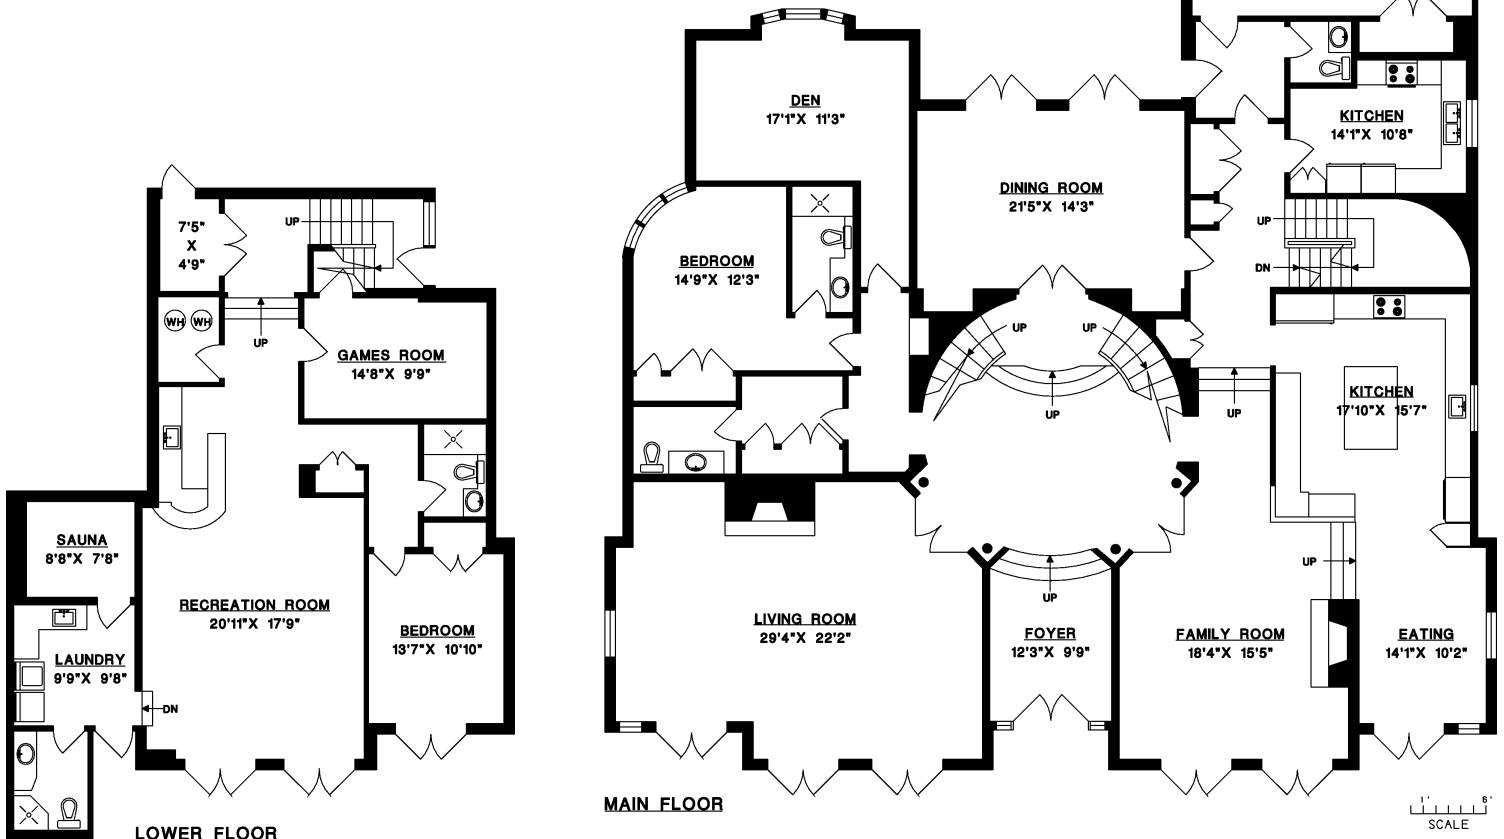

International Luxury Home Specialist
VANCOUVER, CANADA

604.603.3558
ShirleySun.com

Dynamic... Unique... Experienced

743 EYREMONT DRIVE
WEST VANCOUVER

| | |
|--------------|---------------------|
| MAIN FLOOR | 3,849 SQ.FT. |
| UPPER FLOOR | 2,577 SQ.FT. |
| LOWER FLOOR | 1,536 SQ.FT. |
| TOTAL | 7,962 SQ.FT. |
| GARAGE | 525 SQ.FT. |

UPPER FLOOR

MAIN FLOOR

LOWER FLOOR

1" = 6"
SCALE